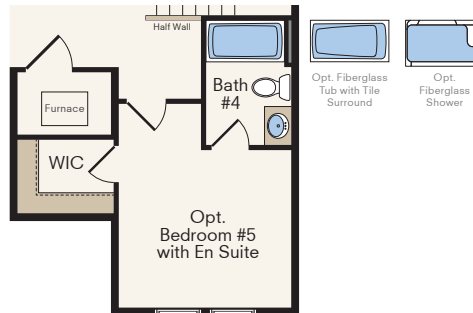

Signature SERIES THE GARNET

Two-Story Home
Opt. Guest Bed / Full Bath on Main
 4-6 Bedrooms, 2.5-4 Baths
 Approx. 2,807 sq. ft. heated

Country

Traditional

Craftsman

In a continuous effort by Hubble Homes to improve the quality of your home, we reserve the right to change features, prices, plans and specifications without notice. Dimensions and square feet are approximations only. Renderings are for marketing purposes only. See your onsite sales associate for additional information. © 2024 Hubble Homes, LLC. RCE-049. Revised 2024 11-01

HubbleHomes.com

Let's get you home.

Opt. Primary Bath
Soaker Tub with
Fiberglass Shower
or Full Tile Shower

Opt. Primary Bath
Soaker Tub with
Full Tile Shower with
Full Glass Enclosure

Opt. Bedroom #5
with En Suite ILO Loft

Opt. Bedroom #6
with Full Bath ILO Flex