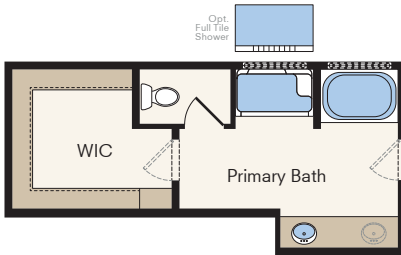

Signature SERIES THE GARNET

Two-Story Home
Opt. Guest Bed / Full Bath on Main
 4-6 Bedrooms, 2.5-4 Baths
 Approx. 2,807 sq. ft. heated

Country

Traditional

Craftsman

In a continuous effort by Hubble Homes to improve the quality of your home, we reserve the right to change features, prices, plans and specifications without notice. Dimensions and square feet are approximations only. Renderings are for marketing purposes only. See your onsite sales associate for additional information. © 2024 Hubble Homes, LLC. RCE-049. Revised 2024 11-01

HubbleHomes.com

Let's get you home.

Opt. Primary Bath
Soaker Tub with
Fiberglass Shower
or Full Tile Shower

Opt. Primary Bath
Soaker Tub with
Full Tile Shower with
Full Glass Enclosure

Opt. Bedroom #5
with En Suite ILO Loft

Opt. Bedroom #6
with Full Bath ILO Flex