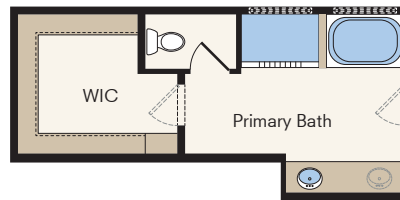

Signature SERIES THE GARNET

Two-Story Home
Opt. Guest Bed / Full Bath on Main
 4-6 Bedrooms, 2.5-4 Baths
 Approx. 2,807 sq. ft. heated

Country

Traditional

Craftsman

In a continuous effort by Hubble Homes to improve the quality of your home, we reserve the right to change features, prices, plans and specifications without notice. Dimensions and square feet are approximations only. Renderings are for marketing purposes only. See your onsite sales associate for additional information. © 2024 Hubble Homes, LLC. RCE-049. Revised 2024 11-01

HubbleHomes.com

Let's get you home.

Opt. Primary Bath
Soaker Tub with
Fiberglass Shower
or Full Tile Shower

Opt. Primary Bath
Soaker Tub with
Full Tile Shower with
Full Glass Enclosure

Opt. Bedroom #5
with En Suite ILO Loft

Opt. Bedroom #6
with Full Bath ILO Flex